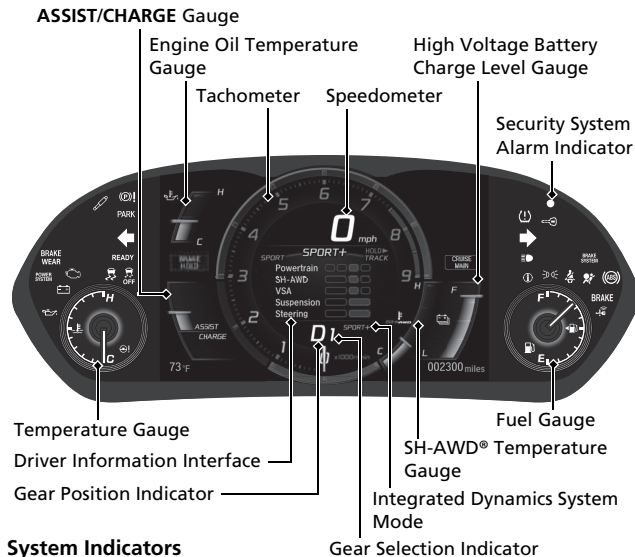

Instrument Panel ↔ P. 73

Gauges ↔ P. 99 / Driver Information Interface ↔ P. 102 / System Indicators ↔ P. 74

System Indicators

-  Electric Power Steering (EPS) System Indicator
-  Malfunction Indicator Lamp
-  Low Oil Pressure Indicator
-  Immobilizer System Indicator
-  12-Volt Battery Charging System Indicator
-  Automatic Brake Hold System Indicator
-  U.S. Automatic Brake Hold Indicator
-  Canada Automatic Brake Hold Indicator
-  Electric Parking Brake System Indicator
-  U.S. Electric Parking Brake Indicator
-  Canada Electric Parking Brake Indicator
-  Active Damper System Indicator
-  Brake Wear Indicator*
U.S.
-  Canada

System Indicators

-  Vehicle Stability Assist™ (VSA®) System Indicator
-  VSA® OFF Indicator
-  Low Tire Pressure/TPMS Indicator
-  System Message Indicator

Lights Indicators

-  Lights On Indicator
-  High Beam Indicator

System Indicators

-  Turn Signal and Hazard Warning Indicators
-  Supplemental Restraint System Indicator
-  Anti-lock Brake System (ABS) Indicator
-  BRAKE U.S. Brake System Indicator (Red)
-  Canada
-  BRAKE SYSTEM U.S. Brake System Indicator (Amber)
-  Canada
-  Low Fuel Indicator
-  Seat Belt Reminder Indicator
-  READY READY Indicator
-  POWER SYSTEM Indicator
-  CRUISE MAIN Indicator
-  CRUISE CONTROL Indicator
-  Keyless Access System Indicator