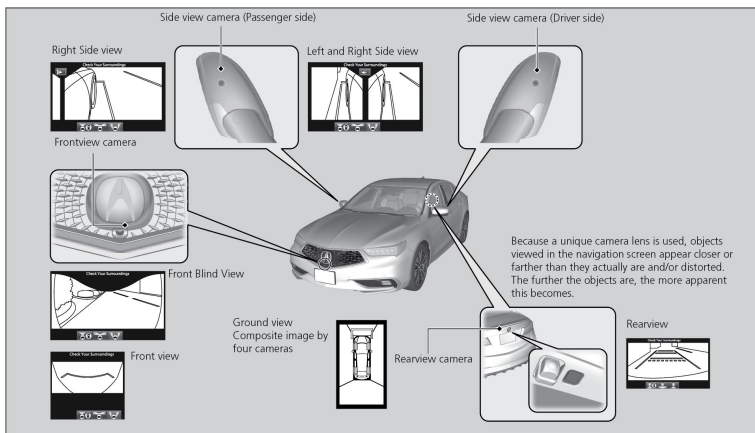

Surround View Camera*1

The Surround View Camera System allows the driver to check the blind spots through the images displayed on the navigation screen. Your vehicle is equipped with four cameras. They provide different views and also a synthetically combined ground view. The views appear differently during the day and at night.