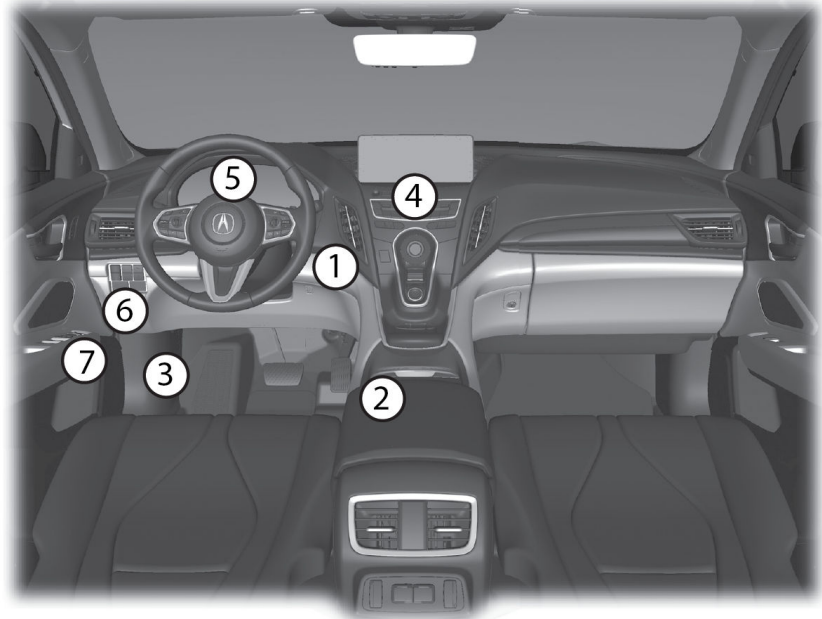

# VISUAL INDEX

Locate items in the vehicle's interior.

## Steering Wheel and Nearby Controls

1. Lights/Turn Signals
2. Wipers/Washers

3. Horn
4. Brightness Control

## Dashboard and Nearby Controls

- |                             |                              |
|-----------------------------|------------------------------|
| 1. ENGINE START/STOP Button | 5. Multi-Information Display |
| 2. USB Port                 | 6. Parking Brake             |
| 3. Hood Release Handle      | 7. Power Tailgate Button *1  |
| 4. Hazard Warning Button    |                              |