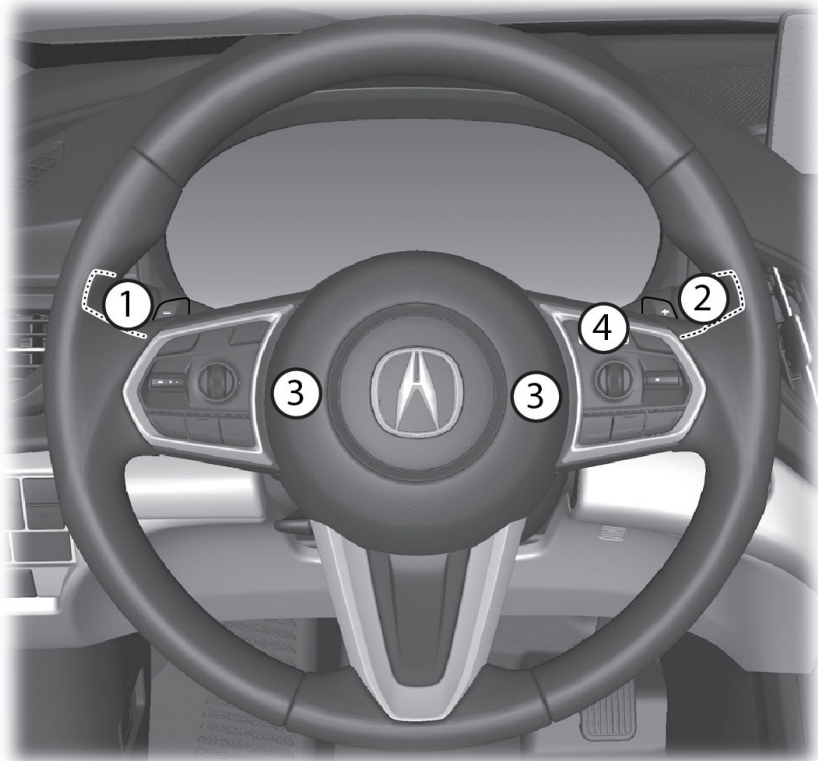

# VISUAL INDEX

Locate items in the vehicle's interior.

## Steering Wheel and Nearby Controls

1. Lights/Turn Signals
2. Wipers/Washers

3. Horn
4. Brightness Control

## Dashboard and Nearby Controls

- |                             |                              |
|-----------------------------|------------------------------|
| 1. ENGINE START/STOP Button | 5. Multi-Information Display |
| 2. USB Port                 | 6. Parking Brake             |
| 3. Hood Release Handle      | 7. Power Tailgate Button *1  |
| 4. Hazard Warning Button    |                              |