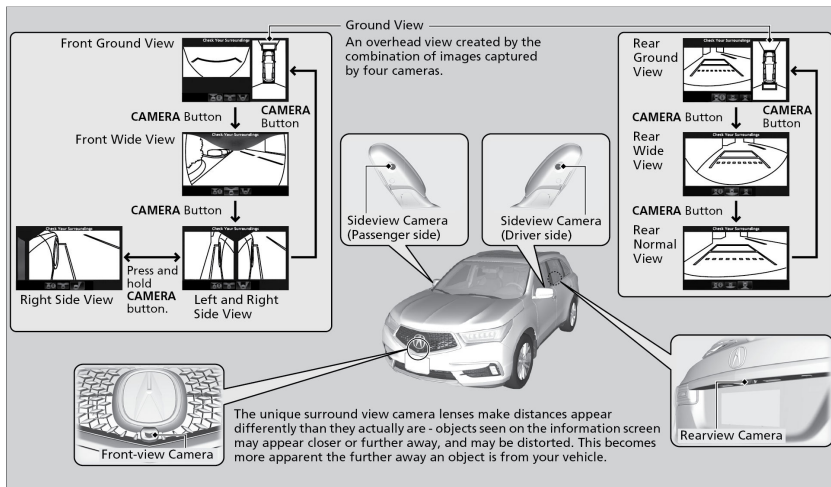

## Surround View Camera\*1

The Surround View Camera System allows the driver to check the blind spots through the images displayed on the navigation screen. Your vehicle is equipped with four cameras. They provide different views and also a synthetically combined ground view. The views appear differently during the day and at night.