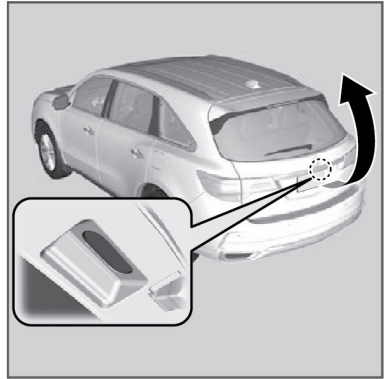

Tailgate Operation

Use these methods to operate the tailgate.

■ Power Tailgate Button

To open or close the power tailgate, press the power tailgate button for about one second.

If you press the button again while the power tailgate is moving it will stop and the power tailgate will reverse direction.

■ Power Tailgate Outer Handle

Automatic Operation

If you press and hold the outer handle of the tailgate for no longer than one second, the tailgate opens automatically.

Manual Operation

If you want to open the tailgate manually, press the button for more than one second.

■ Power Tailgate Inner Button

Press the button on the tailgate to close the power tailgate.

If you press the button again while the power tailgate is moving it will stop and the power tailgate will reverse direction.

■ Opening the Tailgate

Press the tailgate release button and lift up the tailgate to open it.

■ Closing the Tailgate

Grab the inner handle and pull the tailgate down. Push it closed from the outside.