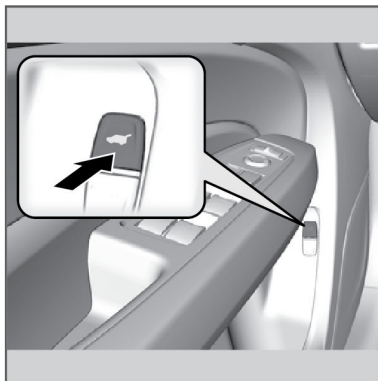

Tailgate Operation

Use these methods to operate the tailgate.

■ Power Tailgate Button

To open or close the power tailgate, press the power tailgate button for about one second.

If you press the button again while the power tailgate is moving it will stop and the power tailgate will reverse direction.

■ Power Tailgate Outer Handle

Automatic Operation

If you press and hold the outer handle of the tailgate for no longer than one second, the tailgate opens automatically.

Manual Operation

If you want to open the tailgate manually, press the button for more than one second.

■ Power Tailgate Inner Button

Press the button on the tailgate to close the power tailgate.

If you press the button again while the power tailgate is moving it will stop and the power tailgate will reverse direction.