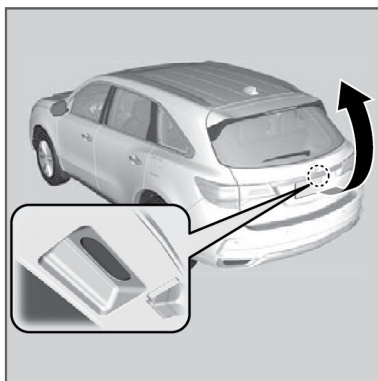

Tailgate Operation

Use these methods to operate the tailgate.

■ Power Tailgate Button

To open or close the power tailgate, press the power tailgate button for about one second.

If you press the button again while the power tailgate is moving it will stop and the power tailgate will reverse direction.

■ Power Tailgate Outer Handle

Automatic Operation

If you press and hold the outer handle of the tailgate for no longer than one second, the tailgate opens automatically.

Manual Operation

If you want to open the tailgate manually, press the button for more than one second.

■ Power Tailgate Inner Button

Press the button on the tailgate to close the power tailgate.

If you press the button again while the power tailgate is moving it will stop and the power tailgate will reverse direction.