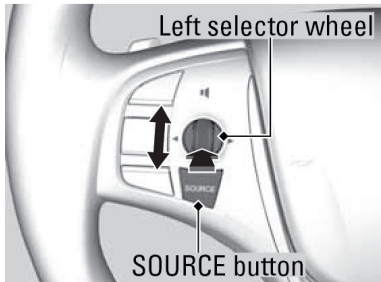

■ Steering Wheel Controls

You can operate certain functions of the audio system using the steering wheel controls.

SOURCE button: Cycle through available audio modes.

Left selector wheel: Roll up or down to adjust volume. Press to mute. Move (or hold) left or right to change stations or tracks.

Move right or left for the next or previous station. Move and hold right or left for the next or previous strong station.

Pandora®*13

Move right for the next song. Move and hold right or left for the next or previous station.

*13 - US models only