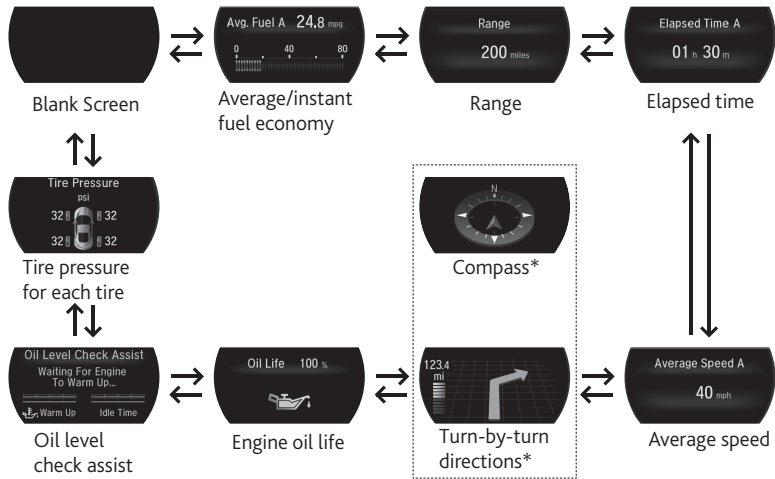

Driver Information Interface

Consists of several displays that provide you with useful information.

■ Main Displays

**if equipped*

■ Lower Displays