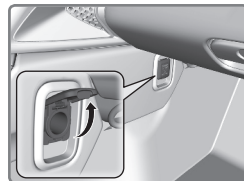

■ Accessory Power Socket

Located on the side of the center console. Open the socket cover to use power when the vehicle is on.

NOTICE

Do not insert an automotive type cigarette lighter element. This can overheat the power socket.