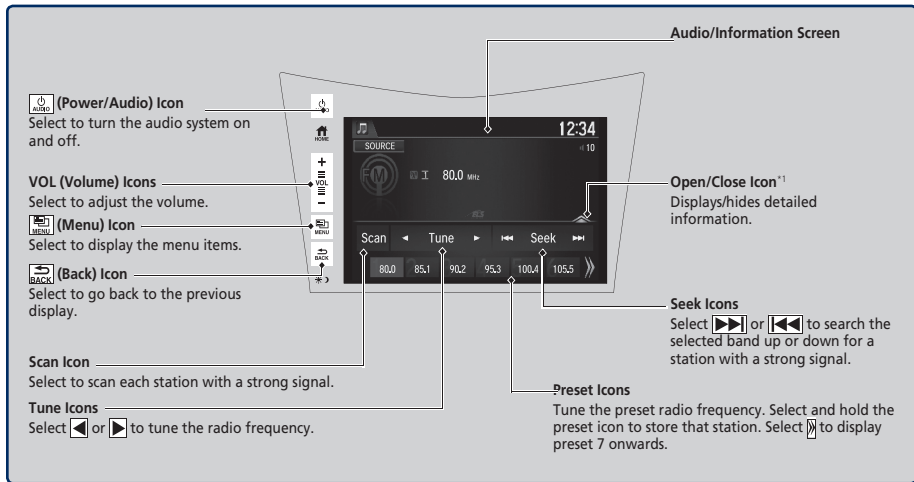

FM Radio

Play FM radio stations.

■ Selecting an HD Radio™ Subchannel

1. Select Menu.
2. Select HD Radio Subchannel.
3. Select the channel number.

Not all HD Radio stations broadcast using subchannels.

*1: Some or all of the lists may not be displayed