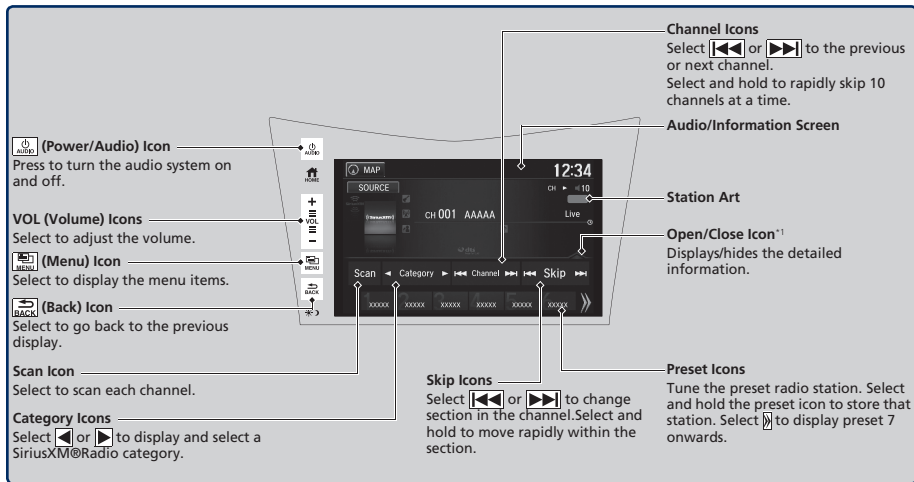

SiriusXM® Radio*

Available on a subscription basis only. For more information or to subscribe, contact your dealer or visit www.siriusxm.com/subscribeNOW (U.S.) or www.sirius.ca/subscribe-now (Canada).

To learn about additional features—such as multi-channel preset, replay, or SportsFlash—see your Owner's Manual at owners.acura.com (U.S.) or myacura.ca (Canada).

Available in the U.S. and Canada, except Hawaii, Alaska, and Puerto Rico.

XM is a registered trademark of Sirius XM Radio, Inc.

* If equipped.

*1: Some or all of the lists may not be displayed.