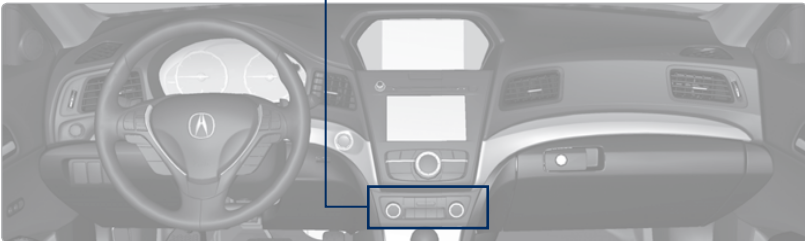

## Climate Control System

Set your preferred interior temperature by selecting the proper mix of heated or cooled air and fan speed. Use the buttons to operate the system.

On vehicles with ODMD, climate information is displayed on the screen, but cannot be selected via touch. Adjust the climate settings using the buttons.