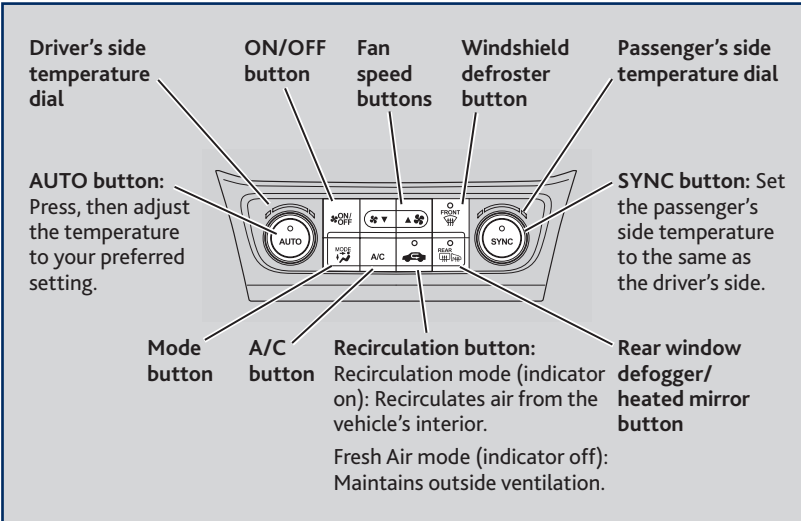

## Climate Control System

Set your preferred interior temperature by selecting the proper mix of heated or cooled air and fan speed. Use the buttons to operate the system.

On vehicles with ODMD, climate information is displayed on the screen, but cannot be selected via touch. Adjust the climate settings using the buttons.