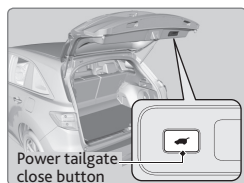

Power Tailgate Operation

Use these methods to operate the power tailgate.

■ Power Tailgate Release Button

The vehicle must be in Park (P).

Press and hold the power tailgate button on the dashboard to the left of the steering column to open the tailgate. Press it again at any time to close it.

■ Power Tailgate Close Button

Press the power tailgate close button to automatically close the tailgate. Press it again to stop the tailgate operation and reverse its direction.

WARNING

Closing the power tailgate while anyone is in the path of the tailgate can cause serious injury.