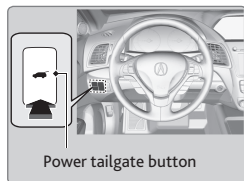

Power Tailgate Operation

Use these methods to operate the power tailgate.

■ Power Tailgate Release Button

The vehicle must be in Park (P).

Press and hold the power tailgate button on the dashboard to the left of the steering column to open the tailgate. Press it again at any time to close it.

■ Power Tailgate Close Button

Press the power tailgate close button to automatically close the tailgate. Press it again to stop the tailgate operation and reverse its direction.

WARNING

Closing the power tailgate while anyone is in the path of the tailgate can cause serious injury.