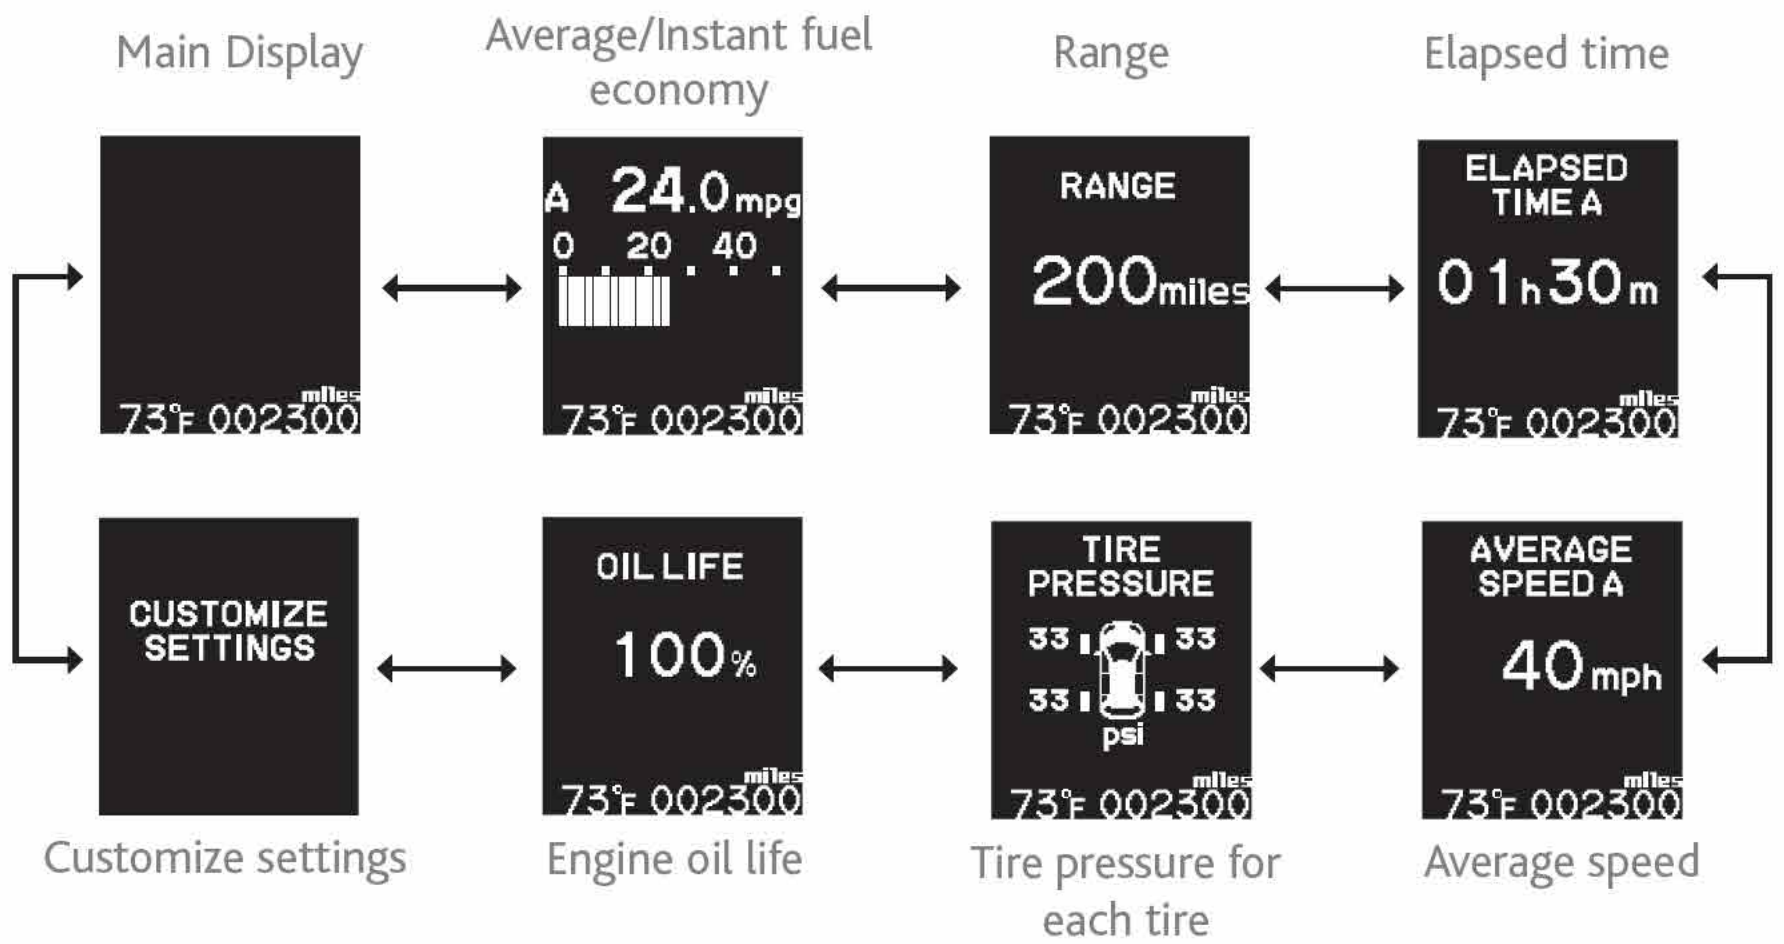

# Multi-Information Display

Consists of several displays that provide you with useful information.

Main display — 200 miles  
Lower display — 73°F 002300 miles

Info buttons: Press to change main displays.

SEL/RESET button: Press to change lower displays.

## Main Displays

## Lower Displays