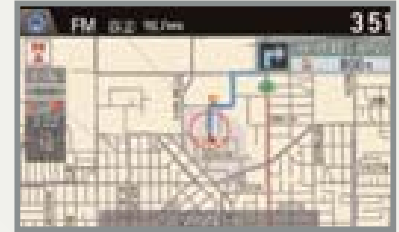

COLOR INFORMATION DISPLAY

Choose what to display in the upper screen.

Changing the Display

Navigation*

Press NAV to display the map screen.

Phone

Press PHONE to display the Phone screen.

Information

Press INFO to display vehicle information and options.

Front Audio

Press FRONT AUDIO to display the current audio screen.

Rear Audio*

Press REAR AUDIO to display and control rear audio.

**if equipped*