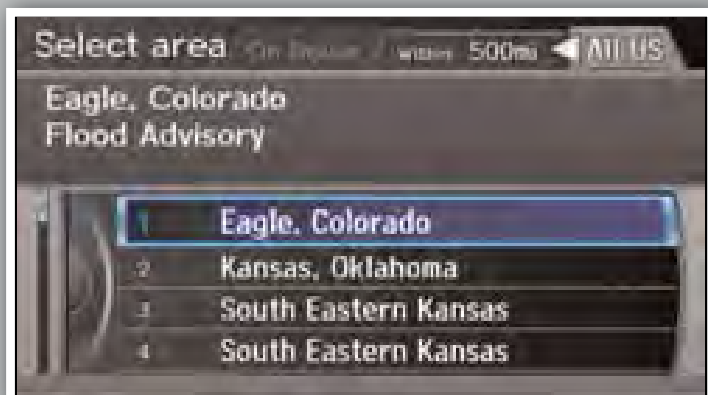

Say “Display weather” to view weather icons for each city.

Note: Weather icons are available on all map scales.

Weather Icons

Displaying Weather Information

Say “Information,” then “Weather information” for the following options:

Weather Forecast

Say “Weather forecast” to view a 1-day or 3-day forecast of your current position or city vicinity.

Radar Image Map

Say “Radar map” to view color-coded rain or snow systems.

Weather Warning List

Say “Warning list sorted by distance” to view a list of all U.S. weather warnings by distance.

Weather Warning Map

Say “Warning map” to view color-coded severe weather systems.

*Subscription-based service through Sirius XM Radio® (free 90-day trial upon vehicle purchase)