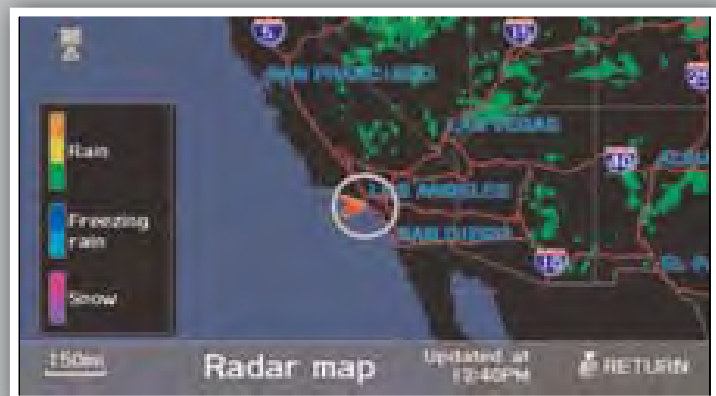

ACURALINK REAL-TIME WEATHER™* (if equipped)

Provides continuously updated weather conditions, warnings, and forecasts in major metro areas.

Press and release the  Talk button before you say a command.

Displaying Weather Icons

Say “Display weather” to view weather icons for each city.

Note: Weather icons are available on all map scales.

Weather Icons

Displaying Weather Information

Say “Information,” then “Weather information” for the following options:

Weather Forecast

Say “Weather forecast” to view a 1-day or 3-day forecast of your current position or city vicinity.

Radar Image Map

Say “Radar map” to view color-coded rain or snow systems.

Weather Warning List

Say “Warning list sorted by distance” to view a list of all U.S. weather warnings by distance.

Weather Warning Map

Say “Warning map” to view color-coded severe weather systems.

*Subscription-based service through Sirius XM Radio® (free 90-day trial upon vehicle purchase)