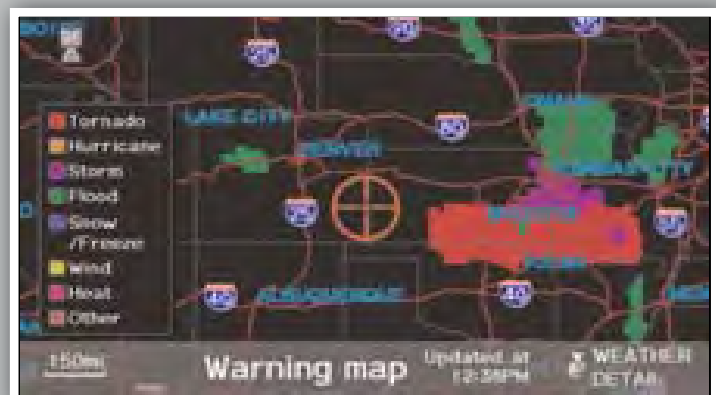

ACURALINK REAL-TIME WEATHER™* (if equipped)

Provides continuously updated weather conditions, warnings, and forecasts in major metro areas.

Press and release the  Talk button before you say a command.

Displaying Weather Icons

Say “Display weather” to view weather icons for each city.

Note: Weather icons are available on all map scales.

Weather Icons

Displaying Weather Information

Say “Information,” then “Weather information” for the following options:

Weather Forecast

Say “Weather forecast” to view a 1-day or 3-day forecast of your current position or city vicinity.

Radar Image Map

Say “Radar map” to view color-coded rain or snow systems.

Weather Warning List

Say “Warning list sorted by distance” to view a list of all U.S. weather warnings by distance.

Weather Warning Map

Say “Warning map” to view color-coded severe weather systems.

*Subscription-based service through Sirius XM Radio® (free 90-day trial upon vehicle purchase)