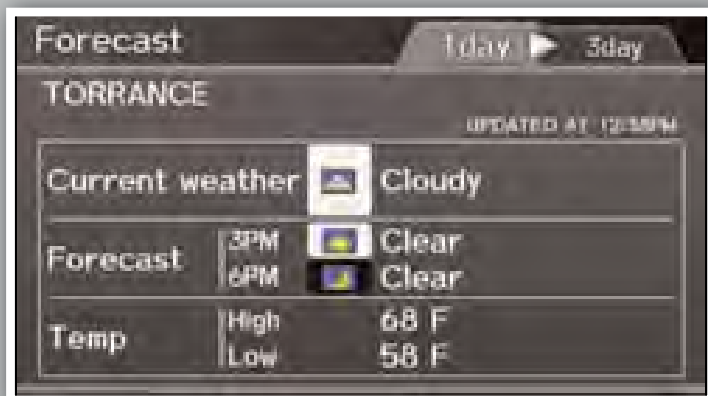

Say “Display weather” to view weather icons for each city.

Note: Weather icons are available on all map scales.

Weather Icons

Displaying Weather Information

Say “Information,” then “Weather information” for the following options:

Weather Forecast

Say “Weather forecast” to view a 1-day or 3-day forecast of your current position or city vicinity.

Radar Image Map

Say “Radar map” to view color-coded rain or snow systems.

Weather Warning List