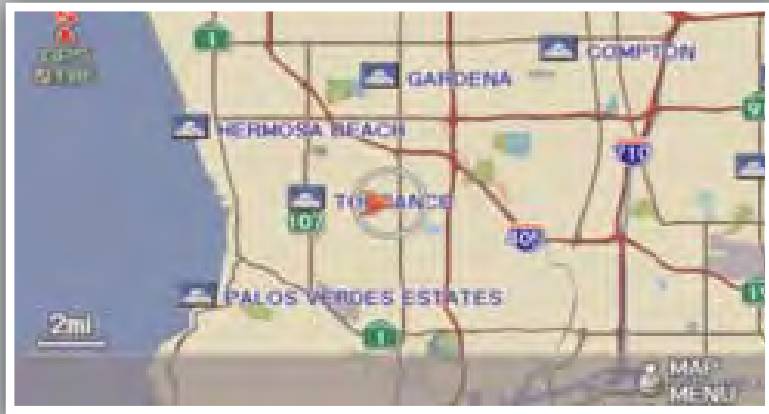

ACURALINK REAL-TIME WEATHER™* (if equipped)

Provides continuously updated weather conditions, warnings, and forecasts in major metro areas.

Press and release the  Talk button before you say a command.

Displaying Weather Icons

Say “Display weather” to view weather icons for each city.

Note: Weather icons are available on all map scales.

Weather Icons

Displaying Weather Information

Say “Information,” then “Weather information” for the following options:

Weather Forecast

Say “Weather forecast” to view a 1-day or 3-day forecast of your current position or city vicinity.

Radar Image Map

Say “Radar map” to view color-coded rain or snow systems.

Weather Warning List