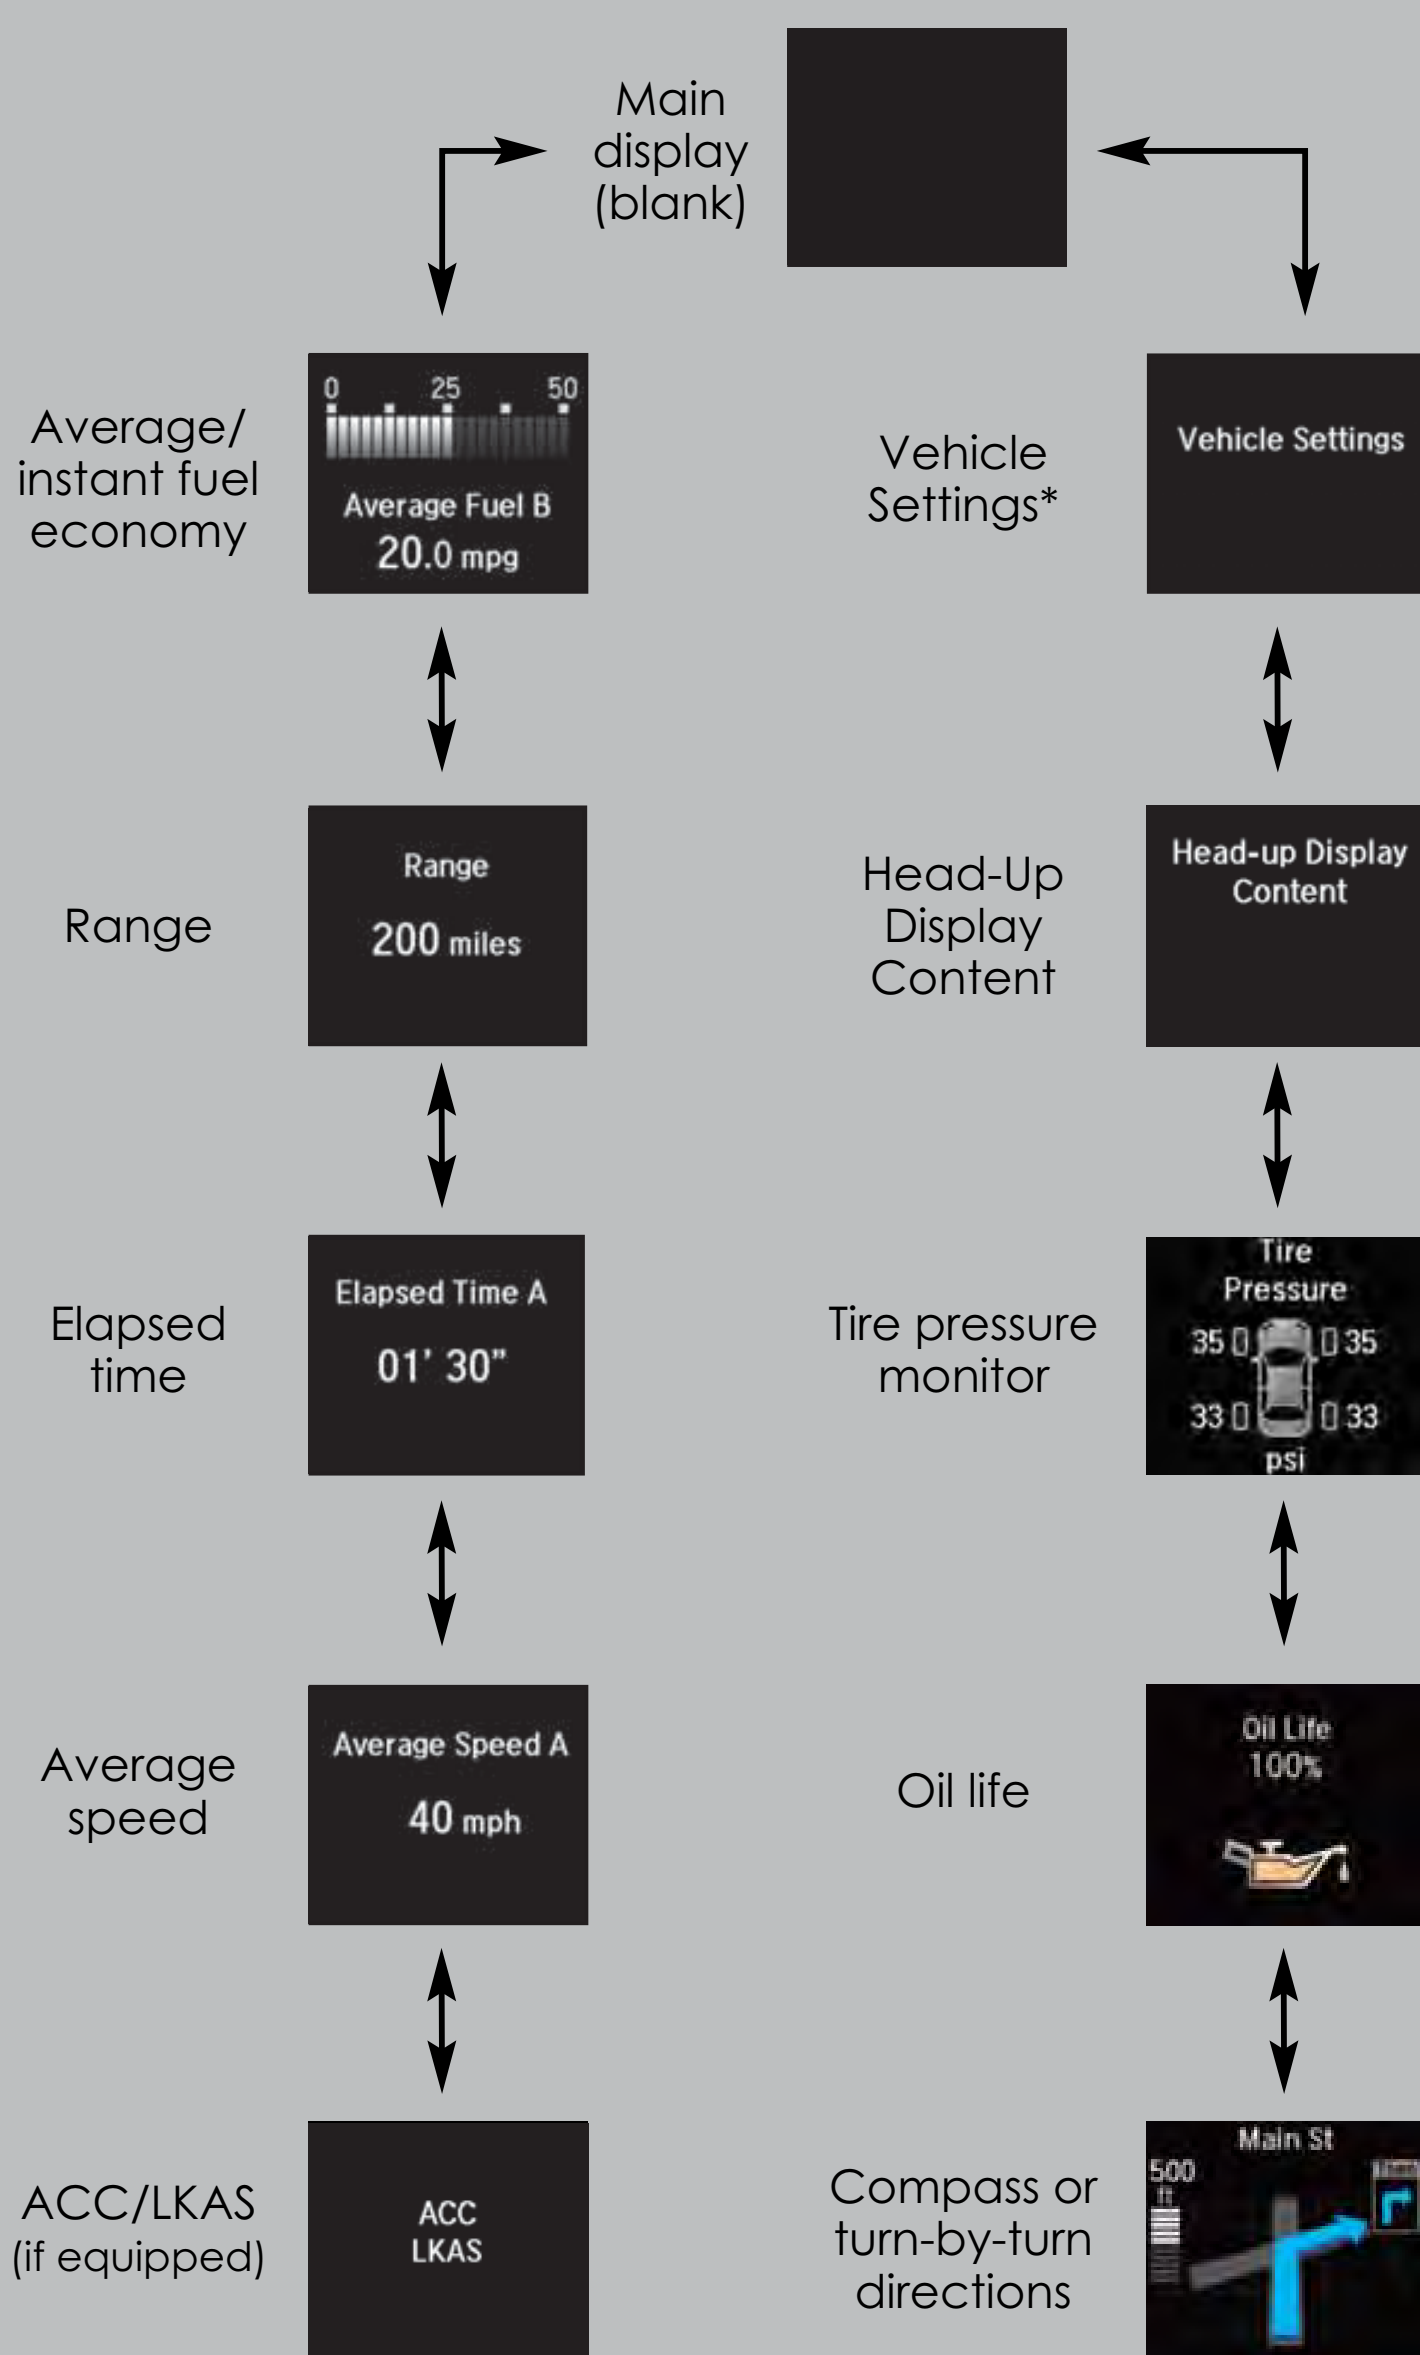

Multi-Information Display (MID)

Consists of several displays that provide you with useful information.

Accessing the MID

Main Displays

Average Speed A
40 mph

Lower Displays

73°F
002300 miles

To scroll through the different displays:

- Roll the selector wheel for the main displays.
- Press TRIP for the lower displays.

Lower Displays

Outside temperature, Odometer

73°F
002300 miles

Outside temperature, Trip A

73°F
A 323.4 miles

Outside temperature, Trip B

73°F
B 0.0 miles

Main Displays

*You can also change Vehicle Settings using the SETTINGS button.