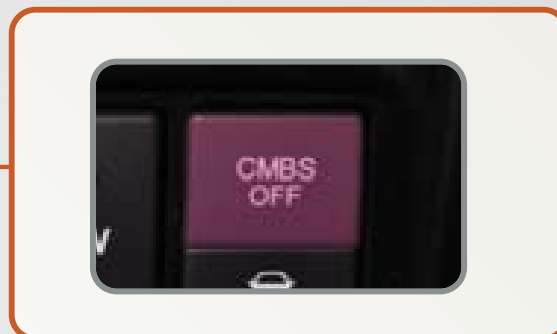

COLLISION MITIGATION BRAKING SYSTEM™ (CMBS™)

Alerts you to the possibility of a front-end collision and can help reduce the severity of the collision if you are unable to avoid it. Visual and audible warnings depend on the distance setting. See Forward Collision Warning for instructions on changing the distance setting. *Available with Advance Package.*

3 Stages of CMBS*

| | Visual warning | Audible warning | Seat belt retraction | Brake application |
|----------------|--|--|---|---|
| Stage 1 |  | | | |
| Stage 2 | Heads-up warning timing depends on the CMBS distance setting.  |  |  Lightly applied |  Lightly applied |
| Stage 3 | Flashes on the MID | |  Strongly applied |  Strongly applied |

*Depending on the circumstances, CMBS may not go through all of the alert stages before initiating the last stage.

Turning the System Off or On

Press and hold CMBS OFF.

CMBS On

A beep sounds and a message appears in the MID.

CMBS Off

A beep sounds, a message appears in the MID, and the CMBS indicator turns on.