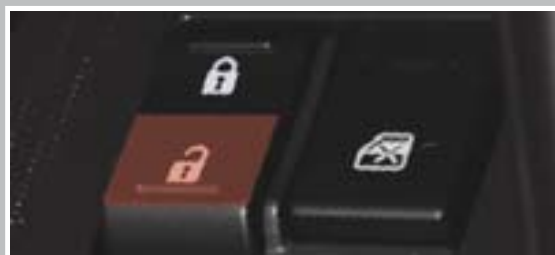

# FUEL FILL DOOR

Easy-to-use locking fuel door keeps your fuel cap covered.

## Opening the Fuel Fill Door

When you unlock the driver's door with the master door lock switch or the remote transmitter, the fuel door unlocks.

To open, **push and release** the fuel door in the area shown until it pops open.