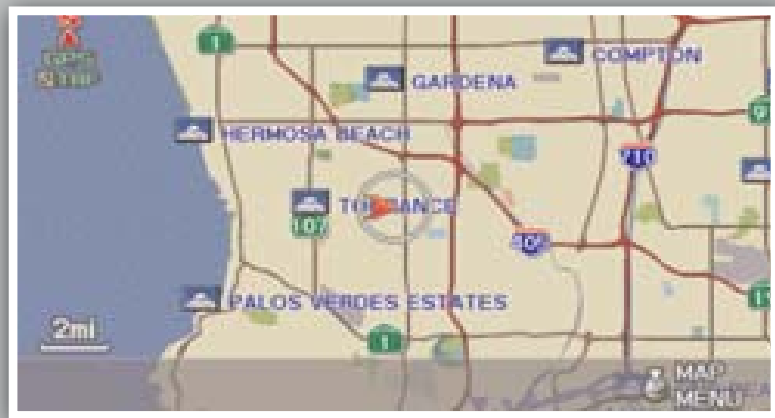

ACURALINK REAL-TIME WEATHER™* (if equipped)

Provides continuously updated weather conditions, warnings, and forecasts in major metro areas.

Press and release the Talk button before you say a command.

Displaying Weather Icons

Say "Display weather" to view weather icons for each city.

Note: Weather icons are available on all map scales.

Weather Icons

Displaying Weather Information

Say "Information," then "Weather information" for the following options:

Weather Forecast

Say "Weather forecast" to view a 1-day or 3-day forecast of your current position or city vicinity.

Radar Image Map

Say "Radar map" to view color-coded rain or snow systems.

Weather Warning List