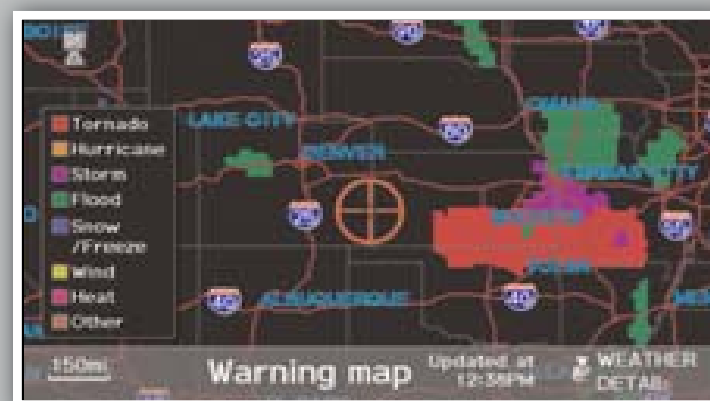

ACURALINK REAL-TIME WEATHER™* (if equipped)

Provides continuously updated weather conditions, warnings, and forecasts in major metro areas.

Press and release the Talk button before you say a command.

Displaying Weather Icons

Say "Display weather" to view weather icons for each city.

Note: Weather icons are available on all map scales.

Weather Icons

Displaying Weather Information

Say "Information," then "Weather information" for the following options:

Weather Forecast

Say "Weather forecast" to view a 1-day or 3-day forecast of your current position or city vicinity.

Radar Image Map

Say "Radar map" to view color-coded rain or snow systems.

Weather Warning List

Say "Warning list sorted by distance" to view a list of all U.S. weather warnings by distance.

Weather Warning Map

Say "Warning map" to view color-coded severe weather systems.

* Subscription-based service through Sirius XM Radio® (free 90-day trial upon vehicle purchase)