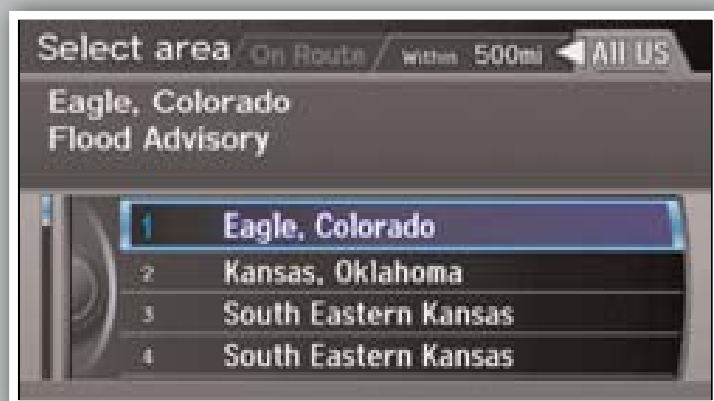

Say "Display weather" to view weather icons for each city.

Note: Weather icons are available on all map scales.

Weather Icons

Displaying Weather Information

Say "Information," then "Weather information" for the following options:

Weather Forecast

Say "Weather forecast" to view a 1-day or 3-day forecast of your current position or city vicinity.

Radar Image Map

Say "Radar map" to view color-coded rain or snow systems.

Weather Warning List

Say "Warning list sorted by distance" to view a list of all U.S. weather warnings by distance.

Weather Warning Map

Say "Warning map" to view color-coded severe weather systems.

* Subscription-based service through Sirius XM Radio® (free 90-day trial upon vehicle purchase)