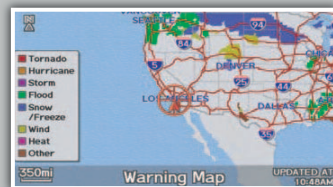

#### Weather Forecast

Say "Weather forecast" to view a 1-day or 3-day forecast of your current position or city vicinity.

#### Radar Image Map

Say "Radar map" to view color-coded rain or snow systems.

#### Weather Warning List

Say "Warning list sorted by distance" to view a list of all U.S. weather warnings by distance.

#### Weather Warning Map

Say "Warning map" to view color-coded severe weather systems.

\* Subscription-based service through Sirius XM Radio® (free 90-day trial upon vehicle purchase)

\*\* You can also display this information manually using the Interface Dial from the Map menu.