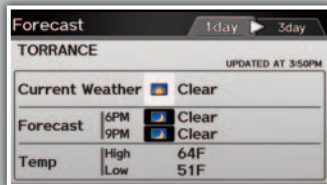

### Displaying Weather Icons

Say "Display weather" to view weather icons for each city.

**NOTE:** Weather icons are available on all map scales.

#### Weather Icons:

Clear

Fog

Partly  
Cloudy

Rain

Cloudy

Snow

### Displaying Weather Information

Say "Information," then "Weather information" for the following options:

#### Weather Forecast

Say "Weather forecast" to view a 1-day or 3-day forecast of your current position or city vicinity.