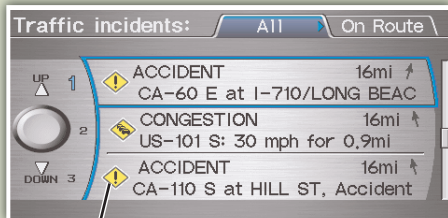

Real-Time Traffic*

Provides continuously updated info, including traffic speed, incidents, and construction in major metro areas.

Press and release the NAVI Talk button before you give a command.

Displaying Traffic Information

Say "Display traffic"*** to view highway flow data.

Traffic Flow Data

- Heavy traffic
- Moderate traffic
- Free-flow traffic

NOTE: Traffic flow and incident icons can only be displayed on map scales of 5 miles (8 km) or less.

Displaying Traffic Incidents

Say "Display traffic incidents"*** to view a list of incidents in your area or on your specific route, which are listed by distance from your current position.

Incident Icons

- Accident
- Construction
- Congestion
- Road Closed

* Subscription-based service through Sirius XM Radio® (free 90-day trial upon vehicle purchase)

** You can also display this information manually using the Interface Dial from the Map screen.