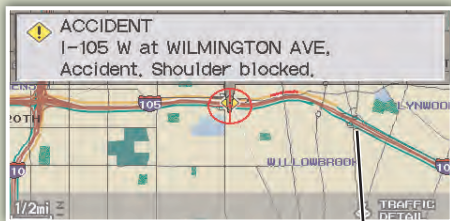

Real-Time Traffic*

Provides continuously updated info, including traffic speed, incidents, and construction in major metro areas.

Press and release the NAVI Talk button before you give a command.

Displaying Traffic Information

Say "Display traffic"*** to view highway flow data.

Traffic Flow Data

- Heavy traffic
- Moderate traffic
- Free-flow traffic

NOTE: Traffic flow and incident icons can only be displayed on map scales of 5 miles (8 km) or less.

Displaying Traffic Incidents

Say "Display traffic incidents"*** to view a list of incidents in your area or on your specific route, which are listed by distance from your current position.

Incident Icons