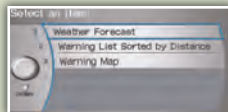

To view the weather forecast: say "Current position" or "City vicinity."

To view weather warnings: say "Warning list sorted by distance."