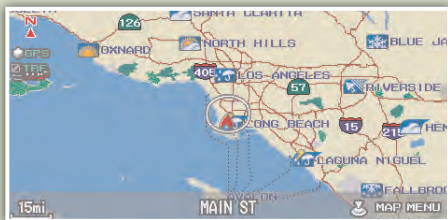

Displaying Traffic Incidents

Say "Display traffic incidents"*** to view a list of incidents in your area or on your specific route, which are listed by distance from your current position.

Incident Icons

- Accident
- Construction
- Congestion
- Road Closed

* Subscription-based service through Sirius XM Radio® (free 90-day trial upon vehicle purchase)

** You can also display this information manually using the Interface Dial from the Map screen.

Real-Time Weather*

Provides current weather conditions, warnings, and forecasts in major metro areas.

Displaying Weather Icons

Press and release the NAVI Talk button before you give a command.

Say "Display weather"* to view weather icons for each city. These are available on all map scales.