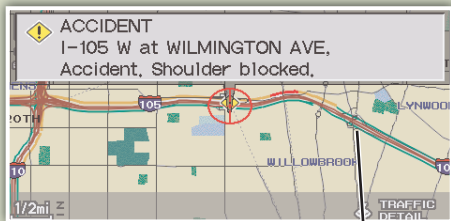

AcuraLink Real-Time Traffic™ * (Technology Package)

Provides continuously updated info, including traffic speed and flow, incidents, and construction in major metro areas.

Press and release the NAVI Talk button before you give a command.

Displaying Traffic Information

Say "Display traffic" ** to view highway flow data.

Traffic Flow Data

- Heavy traffic
- Moderate traffic
- Free-flow traffic

NOTE: Traffic flow and incident icons can only be displayed on map scales of 5 miles (8 km) or less.

Displaying Traffic Incidents

Say "Display traffic incidents" ** to view a list of incidents in your area or on your specific route, which are listed by distance from your current position.

Incident Icons