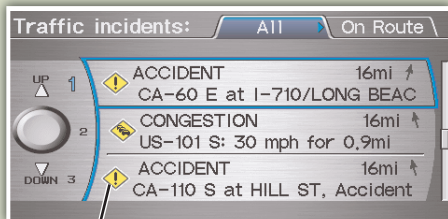

AcuraLink Real-Time Traffic™ * (Technology Package)

Provides continuously updated info, including traffic speed and flow, incidents, and construction in major metro areas.

Press and release the NAVI Talk button before you give a command.

Displaying Traffic Information

Say "Display traffic" ** to view highway flow data.

Traffic Flow Data

- Heavy traffic
- Moderate traffic
- Free-flow traffic

NOTE: Traffic flow and incident icons can only be displayed on map scales of 5 miles (8 km) or less.

Displaying Traffic Incidents

Say "Display traffic incidents" ** to view a list of incidents in your area or on your specific route, which are listed by distance from your current position.

Incident Icons

- Accident
- Construction
- Congestion
- Road Closed

* Subscription-based service through Sirius XM Radio® (free 90-day trial upon vehicle purchase)

** You can also display this information manually using the Interface Dial from the Map screen.