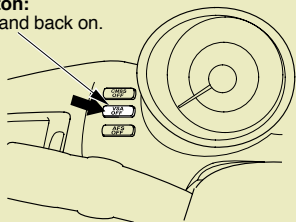

Vehicle Stability Assist (VSA)

Vehicle Stability Assist (VSA)

VSA OFF Button:

Turns VSA off and back on.

VSA detects impending oversteer and understeer, and automatically applies braking and/or reduces throttle to stabilize the vehicle.