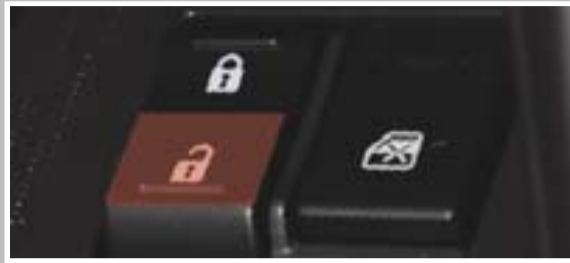

# FUEL FILL DOOR

Easy-to-use locking fuel door keeps your fuel cap covered.

## Opening the Fuel Fill Door

When you unlock the driver's door with the master door lock switch or the remote transmitter, the fuel door unlocks.

To open, **push and release** the fuel door in the area shown until it pops open.